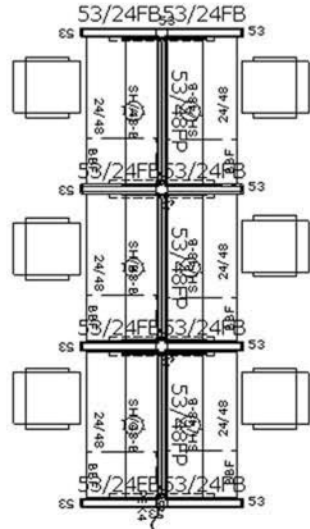

O₂TM Series Corporate Office Furniture

Available in Newly Remanufactured, Pre-Owned or Brand New!

3 In-Line

6 Pack

Size: 2' x 4' x 53"

1-888-442-8242
cubicles.com