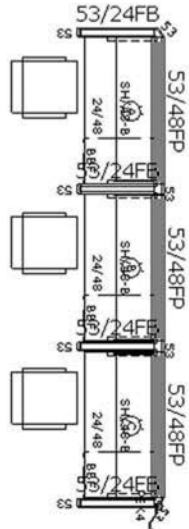

O₂TM Series Corporate Office Furniture

Available in Newly Remanufactured, Pre-Owned or Brand New!

3 In-Line

6 Pack

Size: 2' x 4' x 53"

1-888-442-8242
cubicles.com