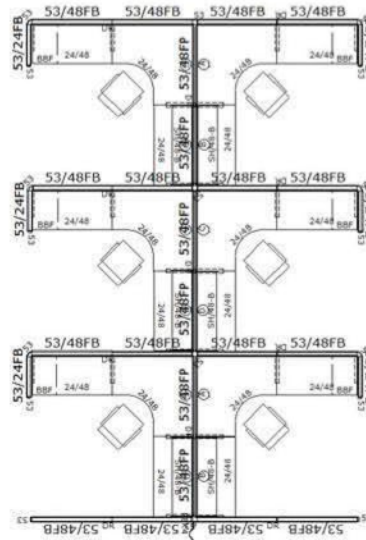

O₂TM Series Corporate Office Furniture

Available in Newly Remanufactured, Pre-Owned or Brand New!

3 In-Line

6 Pack

Size: 8' x 8' x 53"

1-888-442-8242

cubicles.com