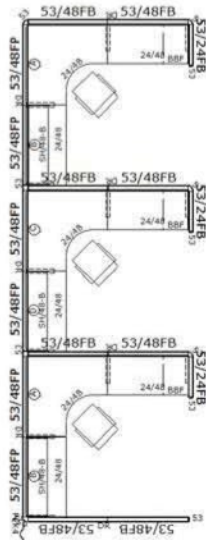

O₂TM Series Corporate Office Furniture

Available in Newly Remanufactured, Pre-Owned or Brand New!

3 In-Line

6 Pack

Size: 8' x 8' x 53"

1-888-442-8242

cubicles.com