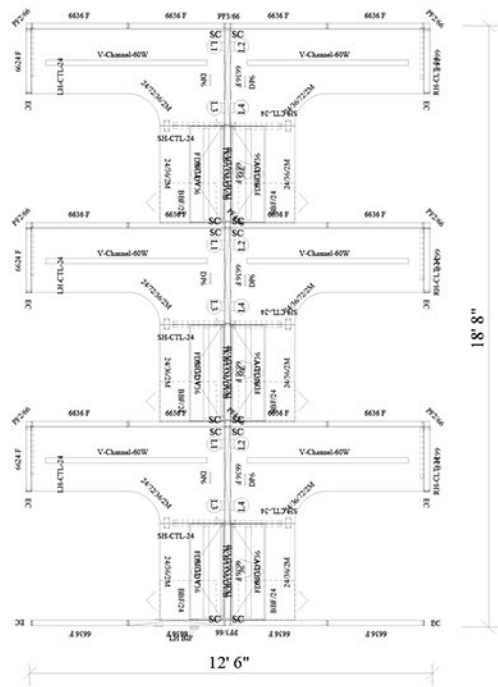

Divi Modular Workstations

by AIS Furniture

3 In-Line

6 Pack

Size: 6' x 6' x 66"

1-888-442-8242

cubicles.com