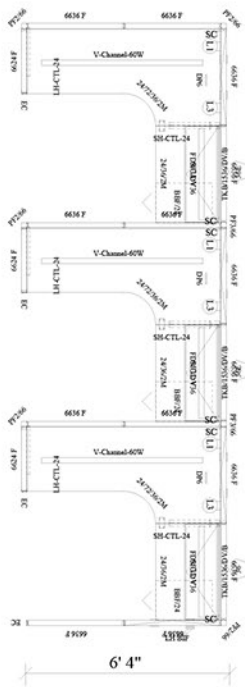

Divi Modular Workstations

by AIS Furniture

3 In-Line

6 Pack

Size: 6' x 6' x 66"

1-888-442-8242

cubicles.com