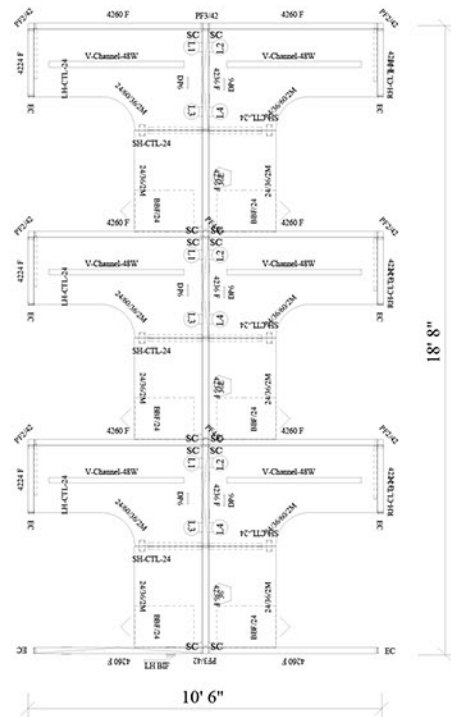

# Divi Modular Workstations

by AIS Furniture

3 In-Line

6 Pack

Size: 5' x 6' x 42"

1-888-442-8242

cubicles.com