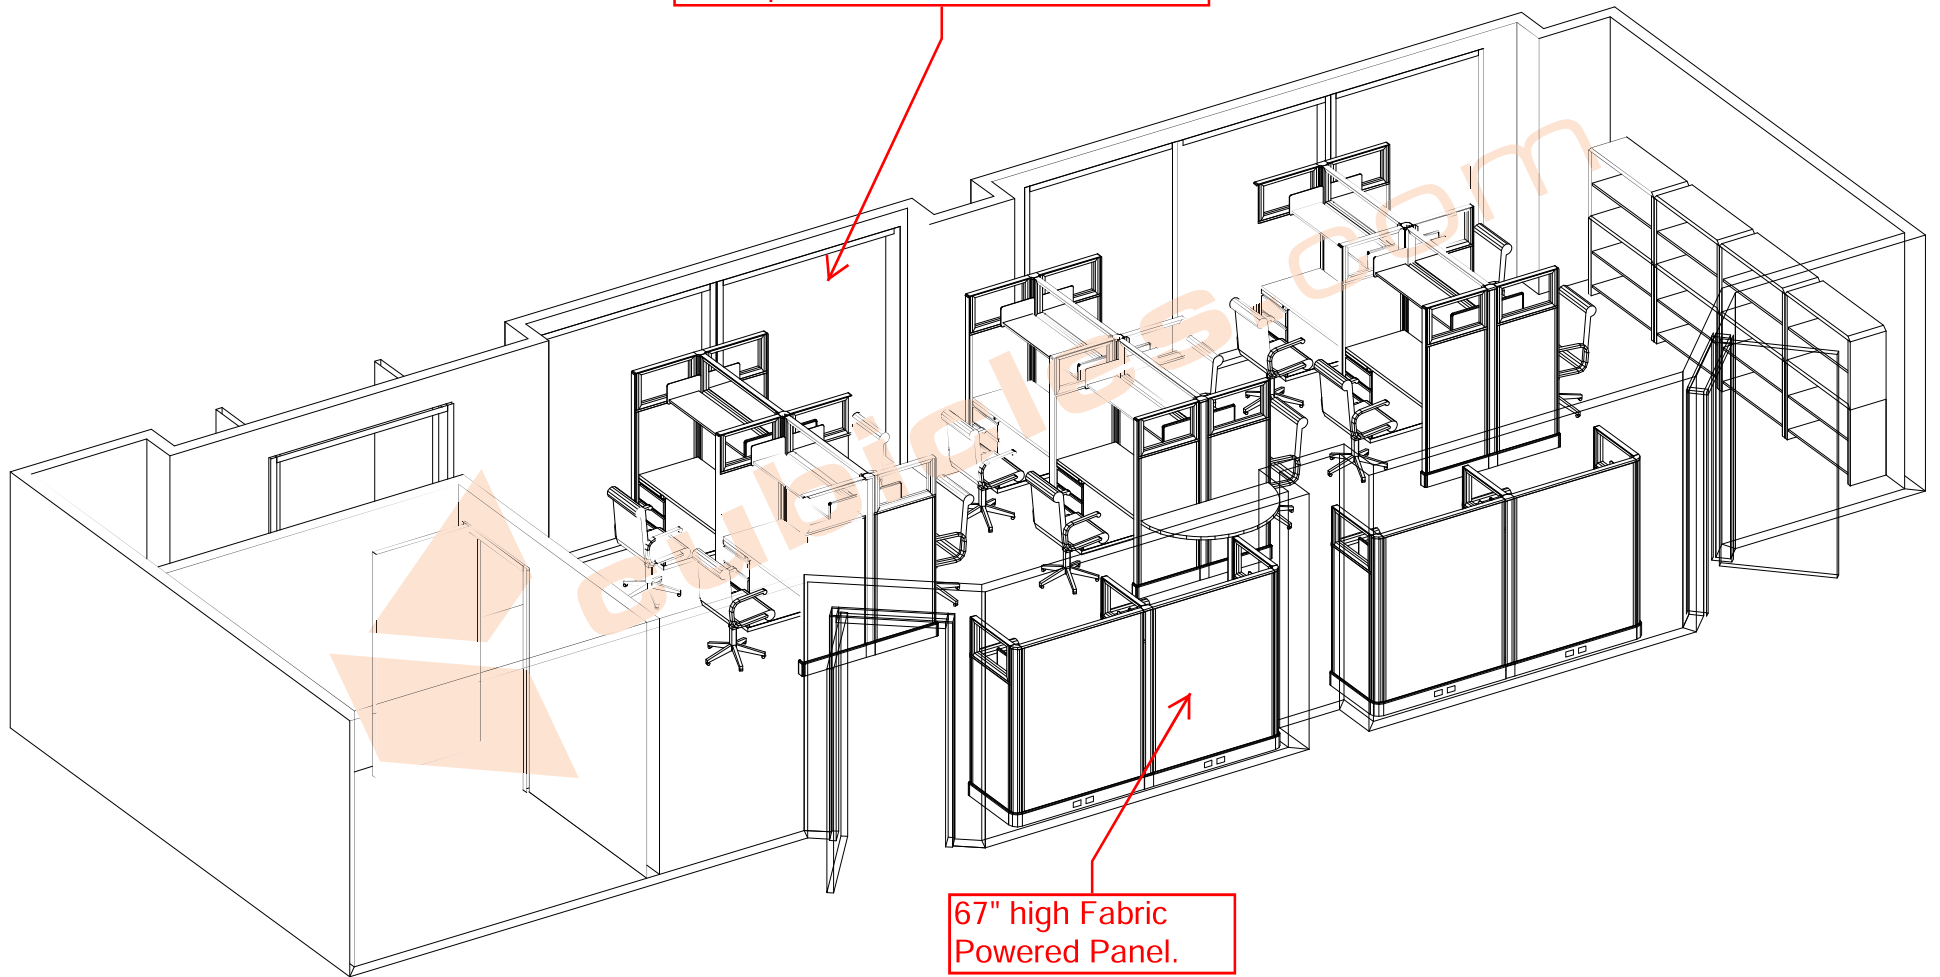

## 3D LAYOUT

Floor to Ceiling glass windows along entire perimeter.

67" high Fabric Powered Panel.